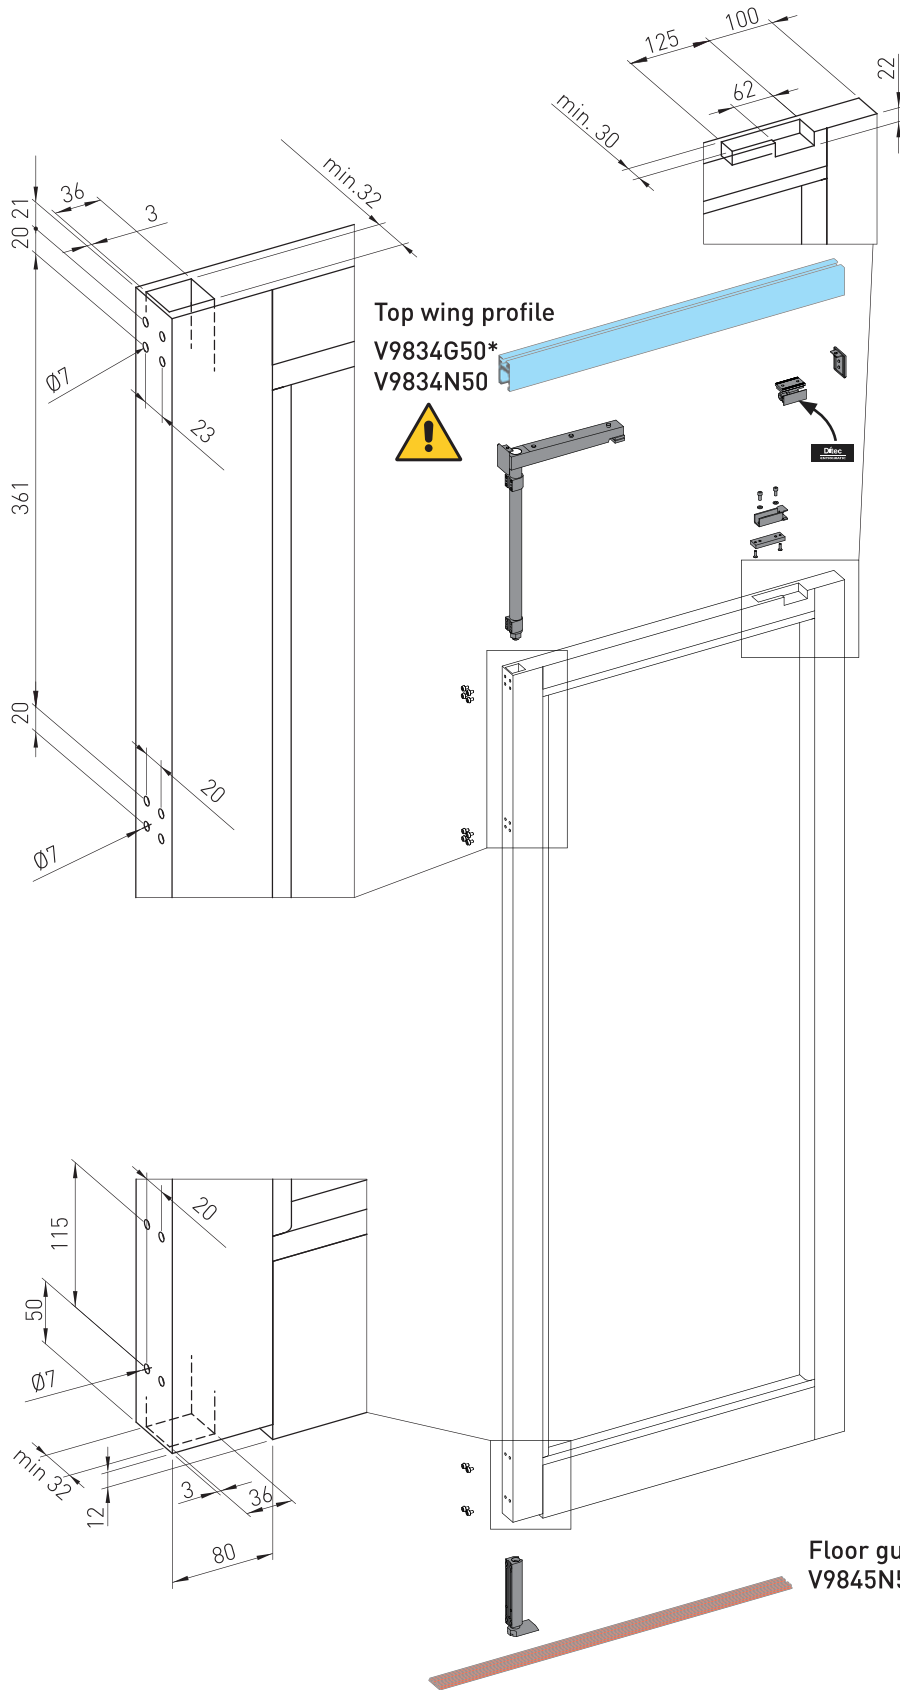

KASM48

Manual de instalação do kit anti-pânico

Mobile wing Break-Out kit to GENERIC LEAF

Kit sfondamento antipanico anta mobile per PORTE GENERICHE

! * OUT OF THE KIT
Top wing and floor guide profiles to be ordered separately (see current PM Price List)