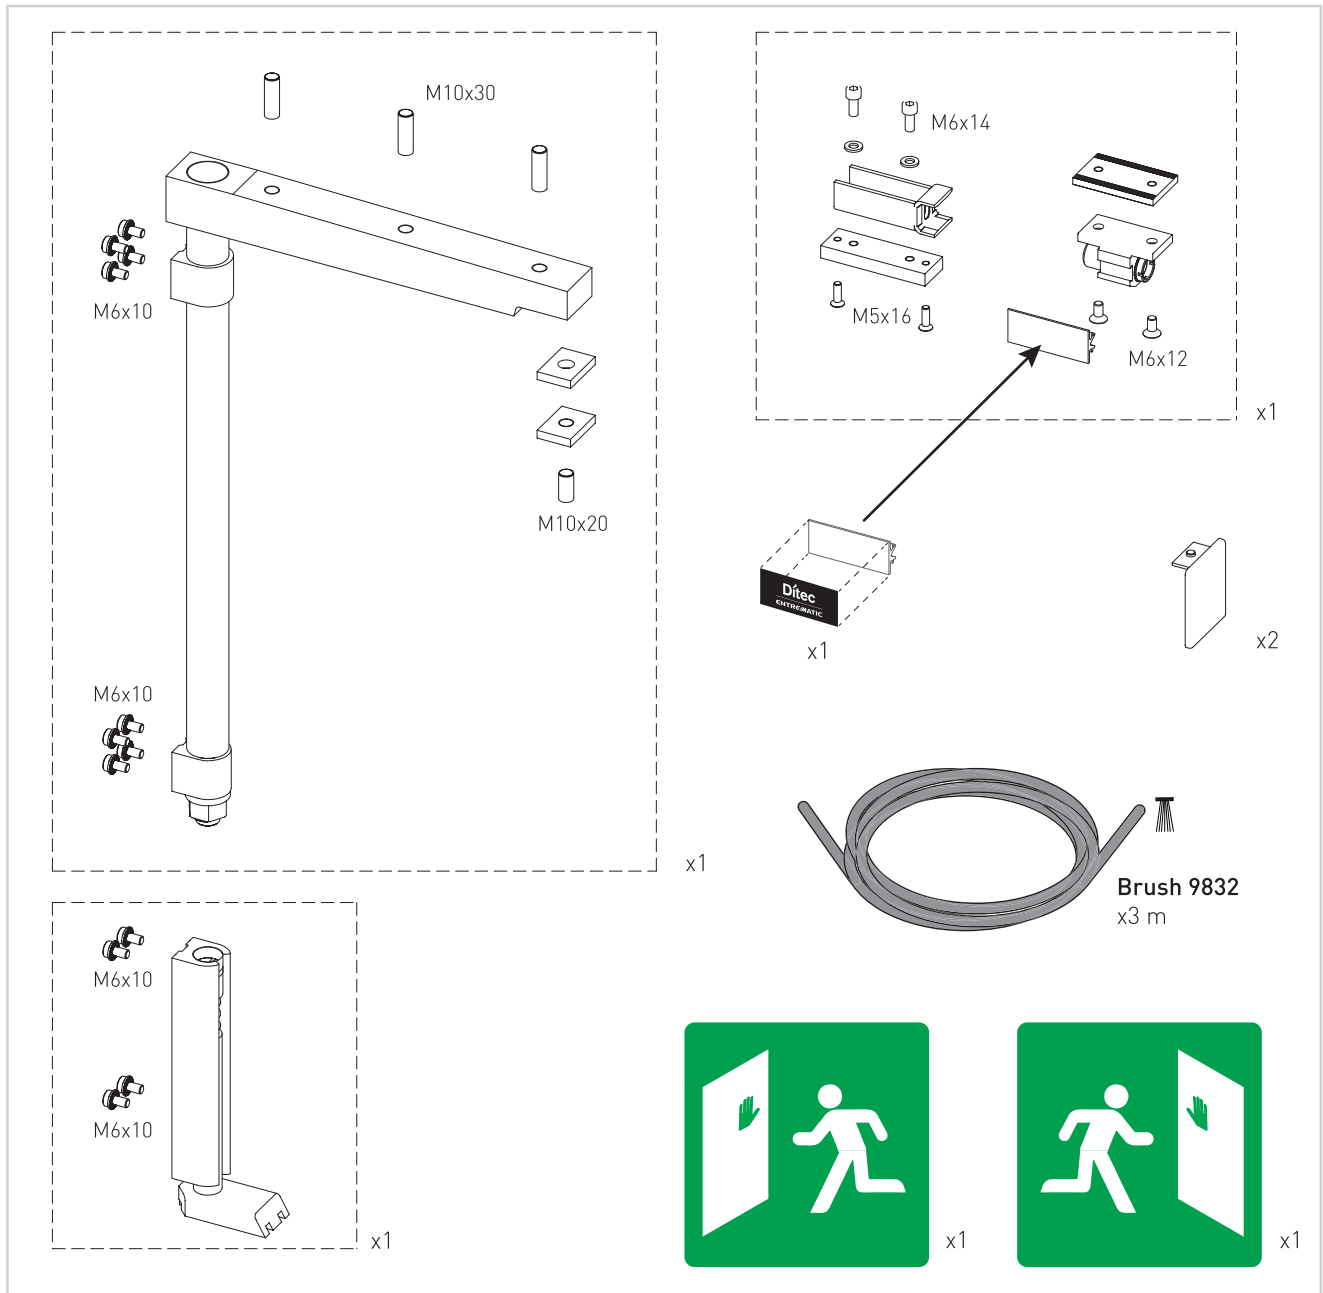

KASM48

Manual de instalação do kit anti-pânico

Mobile wing Break-Out kit to GENERIC LEAF

Kit sfondamento antipanico anta mobile per PORTE GENERICHE

! * OUT OF THE KIT
Top wing and floor guide profiles to be ordered separately (see current PM Price List)