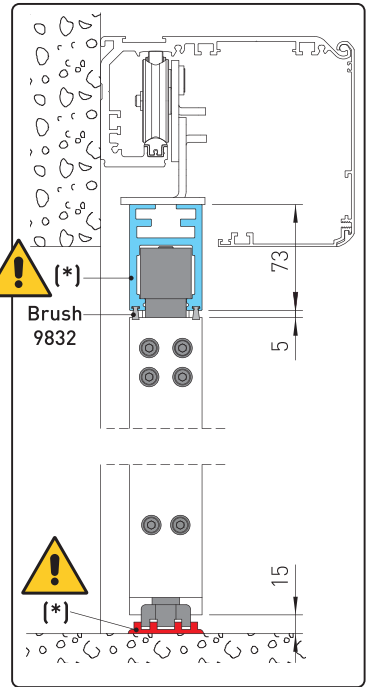

KASM48

Manual de instalação do kit anti-pânico

Mobile wing Break-Out kit to GENERIC LEAF

Kit sfondamento antipanico anta mobile per PORTE GENERICHE

! * OUT OF THE KIT
Top wing and floor guide profiles to be ordered separately (see current PM Price List)